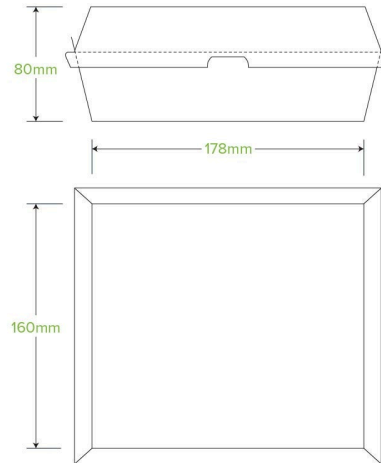

Dinner BioBoard Box BB-DINNER BOX

BioPak paperboard dinner boxes are made from recycled paper with no lining. This eco-friendly takeaway box is simple and sturdy, perfect for packing a full meal on-the-go. Our paper clamshell containers are home compostable.

Carton quantity: 150	Sleeves per carton: 3	Units per sleeve: 50
Carton Size LxWxH (cm): 69x40.5x40.5	Carton gross weight (kg): 8.700000	Carton barcode: 19344062023873
Raw material: Paper - Recycled Paper Pulp	Lining/coating: None	Window material: None
Printing Type: None	Inks: None	Brim fill capacity (ml): 1393
Dimensions top LxW (mm): 178x160	Dimensions base LxW (mm): 178x160	Product Depth: 70
Product weight (g): 44.93	Thickness: 340gsm	Use: Hot and cold
Manufactured: China	Customise: Print	MOQ custom: 30000
Mould fees: No	Environmental production certified: ISO 14001	Quality product certified: ISO 9001
Factory food safety certified: BRC	Corporate social accreditation: BSCI	Home compostable: Suitable for composting
Industrially compostable: Suitable for composting	Recyclable: No	