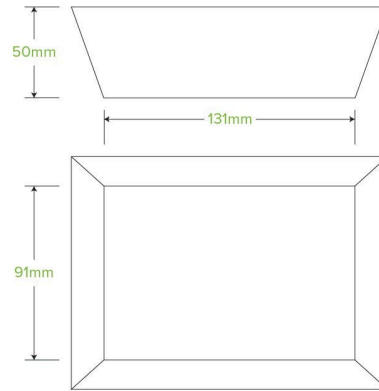

BioBoard White Tray #1 BB-TRAY1-W

BioPak cardboard trays are suitable for home and commercial composting. These #1 white paper food trays are available in kraft & white. Shop online today.

Carton Quantity: 500	Sleeves per UOM: 10	Units per sleeve: 50
Carton Size: 70x38.5x37.5	Gross Weight: 9.200000	Item Raw Material: Paper - Recycled Paper Pulp
Item Lining: None	Item Window: None	Ink: Food Contact Safe Inks
Brim full capacity: 804	Dimensions Top: 165x130	Dimensions Base: 131x91
Product Depth: 50	Weight (per unit): 16.72	Thickness: 380gsm
Item Use: Hot and cold	Manufactured: China	Customise: Print
MOQ Custom: 30000	Mould fees: No	Environmental production certified: ISO 14001
Quality product certified: ISO 9001	Factory food safety certified: BRC	Corporate social accreditation: BSCI
Home compostable: Suitable for composting	Industrially compostable: Suitable for composting	Recyclable: No