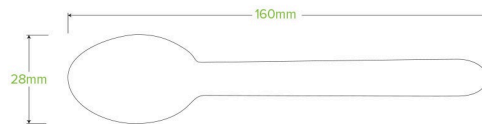

16cm Coated Wood Spoon HY-16S-COATED

Made from sustainable sourced Birchwood, a great alternative to disposable plastic cutlery. Our coated range has coated with a food safe, non-toxic, compostable plant-based carnauba wax.

Carton Quantity: 1000	Sleeves per UOM: 10	Units per sleeve: 100
Carton Size: 20.5x17.5x20	Gross Weight: 2.900000	Barcode Carton: 19344062042621
Item Raw Material: Wood - FSC™ 100% Certified Birchwood	Item Lining: None	Item Window: None
Item Printing Type: Offset	Ink: Food Contact Safe Inks	Dimensions Top: 159x32
Dimensions Base: 160x22	Product Depth: 1.6	Weight (per unit): 2.8
Thickness: 0.02	Item Use: Hot, Cold, Wet & Dry Products	Manufactured: China
Customise: Print	MOQ Custom: 100000	Mould fees: Yes - see custom packaging
Environmental production certified: None	Quality product certified: ISO 9001	Factory food safety certified: BRC
Corporate social accreditation: SMETA	Home compostable: Suitable for composting	Industrially compostable: Suitable for composting
Recyclable: No		