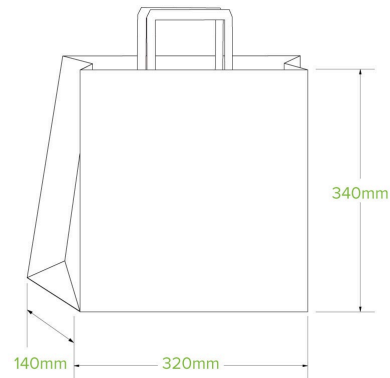

320x140x340mm Medium Flat Handle Kraft Paper Bags

BAG-TA-F-MEDIUM

Our FSC™ certified Kraft paper bags are strong, sturdy and can be stored easily. They are great for food service and checkout. Also available in flat and die-cut handles.

Carton Quantity: 200	Sleeves per UOM: 1	Units per sleeve: 200
Carton Size: 36x34x36	Gross Weight: 10.600000	Barcode Carton: 19344062053993
Item Raw Material: Paper - FSC™ Recycled	Item Lining: None	Item Window: None
Item Printing Type: Flexo	Ink: Food Contact Safe Inks - Soy or Water Based	Brim full capacity: 15232
Dimensions Top: 320x340	Dimensions Base: 320x340	Product Depth: 140
Weight (per unit): 48	Thickness: 100gsm	Item Use: Cold & Dry Products
Manufactured: China	Customise: Print	MOQ Custom: 10000
Mould fees: Yes - see custom packaging	Environmental production certified: None	Quality product certified: ISO 9001
Factory food safety certified: BRC	Corporate social accreditation: SMETA	Home compostable: Suitable for composting
Industrially compostable: Suitable for composting	Recyclable: No	