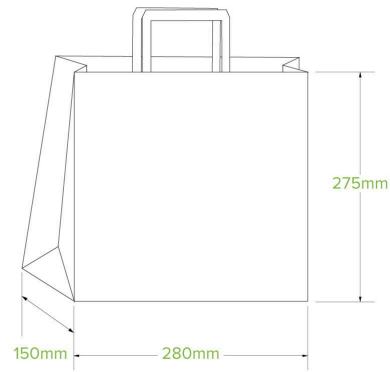

280x150x275mm Small Flat Handle Kraft Paper Bags BAG-TA-F-SMALL

Our FSC™ certified Kraft paper bags are strong, sturdy and can be stored easily. They are great for food service and checkout. Also available in flat and die-cut handles.

Carton Quantity: 250	Sleeves per UOM: 1	Units per sleeve: 250
Carton Size: 30.5x30x42	Gross Weight: 11.300000	Barcode Carton: 19344062053986
Item Raw Material: Paper - FSC™ Recycled	Item Lining: None	Item Window: None
Ink: Food Contact Safe Inks - Soy or Water Based	Brim full capacity: 11550	Dimensions Top: 280x275
Dimensions Base: 280x275	Product Depth: 150	Weight (per unit): 33
Thickness: 100gsm	Item Use: Cold & Dry Products	Manufactured: China
Customise: Print	MOQ Custom: 10000	Mould fees: Yes - see custom packaging
Environmental production certified: None	Quality product certified: ISO 9001	Factory food safety certified: BRC
Corporate social accreditation: SMETA	Home compostable: Suitable for composting	Industrially compostable: Suitable for composting
Recyclable: No		