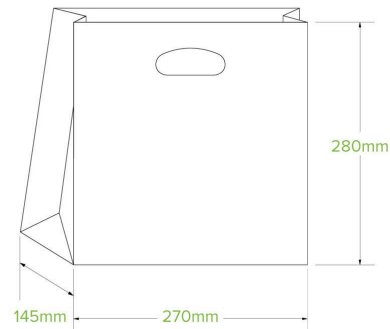

270x145x280mm Small Die Cut Handle Kraft Paper Bags

BAG-TA-D-SMALL

Our FSC™ certified Kraft paper bags are strong, sturdy and can be stored easily. Ideal for takeaway and checkout. Also available in twisted and flat handles.

Carton Quantity: 250	Sleeves per UOM: 1	Units per sleeve: 250
Carton Size: 30x29.5x33	Gross Weight: 9.500000	Barcode Carton: 19344062053979
Item Raw Material: Paper - FSC™ Recycled	Item Lining: None	Item Window: None
Item Printing Type: Flexo	Ink: Food Contact Safe Inks - Soy or Water Based	Brim full capacity: 10962
Dimensions Top: 280x275	Dimensions Base: 280x275	Product Depth: 150
Weight (per unit): 37	Thickness: 90gsm	Item Use: Cold & Dry Products
Manufactured: China	Customise: Print	MOQ Custom: 10000
Mould fees: Yes - see custom packaging	Environmental production certified: None	Quality product certified: ISO 9001
Factory food safety certified: BRC	Corporate social accreditation: SMETA	Home compostable: Suitable for composting
Industrially compostable: Suitable for composting	Recyclable: No	