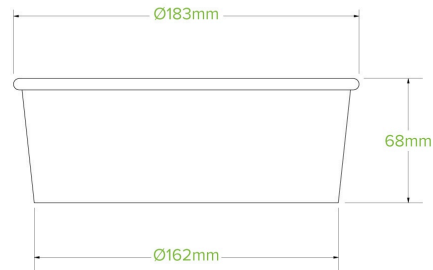

1,300ml Extra Large Kraft BioBowl

BB-BL-EXTRA-LARGE

Paper BioBowls are made of premium paperboard lined with a water-based lining. This extra-large paper bowl has a printed kraft look. It is designed wider to better display your poke bowls, salad bowls and other takeaways. This eco-friendly bowl seals tight for deliveries.

| | | |
|---|---|--|
| Carton Quantity: 200 | Sleeves per UOM: 4 | Units per sleeve: 50 |
| Carton Size: 38x38x51 | Gross Weight: 5.400000 | Barcode Carton: 19344062051999 |
| Item Raw Material: Kraft Bleached Board | Item Lining: Bioplastic - Ingeo™ PLA | Item Window: None |
| Item Printing Type: Flexo | Ink: Food Contact Safe Inks | Brim full capacity: 1300 |
| Dimensions Top: 183x183 | Dimensions Base: 162x162 | Product Depth: 68 |
| Weight (per unit): 23.8 | Thickness: 320gsm | Item Use: Cold & Dry Products |
| Manufactured: China | Customise: Print | MOQ Custom: 50000 |
| Mould fees: Yes - see custom packaging | Environmental production certified: None | Quality product certified: ISO 9001 |
| Factory food safety certified: BRC | Corporate social accreditation: BSCI | Home compostable: No |
| Industrially compostable: Certified to EN13432 European Standard | Recyclable: No | |