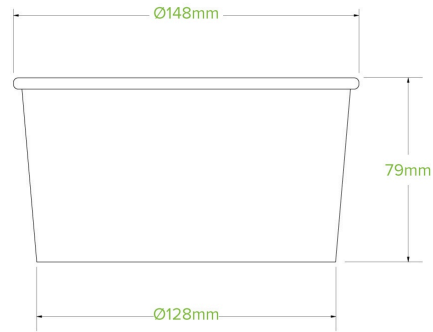

# 1,000ml Large Kraft BioBowl

## BB-BL-LARGE

Paper BioBowls are made of premium paperboard lined with a water-based lining. This large paper bowl has a printed kraft look. It is designed wider to better display your poke bowls, salad bowls and other takeaways. This eco-friendly bowl seals tight for deliveries.

<b>Carton Quantity:</b> 400	<b>Sleeves per UOM:</b> 8	<b>Units per sleeve:</b> 50
<b>Carton Size:</b> 60x30.5x51	<b>Gross Weight:</b> 8.100000	<b>Barcode Carton:</b> 19344062051975
<b>Item Raw Material:</b> Paper	<b>Item Lining:</b> Aqueous	<b>Item Window:</b> None
<b>Item Printing Type:</b> Flexo	<b>Ink:</b> Food Contact Safe Inks	<b>Brim full capacity:</b> 1000
<b>Dimensions Top:</b> 150x150	<b>Dimensions Base:</b> 129x129	<b>Product Depth:</b> 79
<b>Weight (per unit):</b> 19	<b>Thickness:</b> 300gsm+12g	<b>Item Use:</b> Hot and cold
<b>Manufactured:</b> China	<b>Customise:</b> Print	<b>MOQ Custom:</b> 50000
<b>Mould fees:</b> Yes - see custom packaging	<b>Environmental production certified:</b> ISO 14001	<b>Quality product certified:</b> ISO 9001
<b>Factory food safety certified:</b> BRC	<b>Corporate social accreditation:</b> BSCI	<b>Home compostable:</b> Pending Certification to AS5810 Australian Standards, Pending Certification to NF T51-800 European Standards
<b>Industrially compostable:</b> No	<b>Recyclable:</b> No	