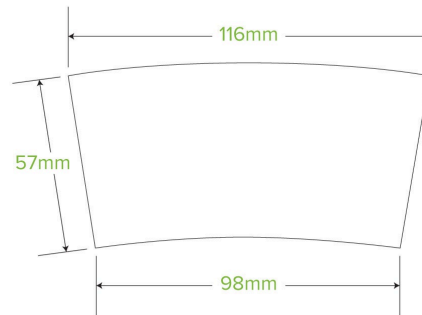

## 8oz (80mm) Paper Cup Sleeve BCS-8

Our small paper coffee cup sleeves are made from premium paperboard and are both home compostable/recyclable. They are an eco-friendly choice compared to double-cupping hot drinks.

<b>Carton Quantity:</b> 1000	<b>Sleeves per UOM:</b> 10	<b>Units per sleeve:</b> 100
<b>Carton Size:</b> 32x25.5x32.5	<b>Gross Weight:</b> 4.000000	<b>Barcode Carton:</b> 19344062028366
<b>Item Raw Material:</b> Paper - Recycled Paper Pulp	<b>Item Lining:</b> None	<b>Item Window:</b> None
<b>Item Printing Type:</b> Offset	<b>Ink:</b> None	<b>Dimensions Top:</b> 80x80
<b>Dimensions Base:</b> 65x65	<b>Weight (per unit):</b> 4	<b>Thickness:</b> 270gsm
<b>Item Use:</b> Hot and cold	<b>Manufactured:</b> China	<b>Customise:</b> Print
<b>MOQ Custom:</b> 30000	<b>Mould fees:</b> No	<b>Environmental production certified:</b> ISO 14001
<b>Quality product certified:</b> ISO 9001	<b>Factory food safety certified:</b> BRC	<b>Corporate social accreditation:</b> BSCI
<b>Home compostable:</b> Suitable for composting	<b>Industrially compostable:</b> Suitable for composting	<b>Recyclable:</b> No