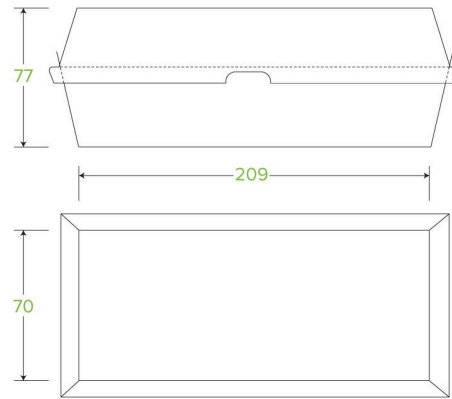

## Hot Dog BioBoard Box BB-HOT DOG BOX

BioPak paperboard hot dog boxes are made from recycled paper with no lining. Our hot dog box packaging is home compostable.

<b>Carton Quantity:</b> 400	<b>Sleeves per UOM:</b> 8	<b>Units per sleeve:</b> 50
<b>Carton Size:</b> 81x38x51	<b>Gross Weight:</b> 15.000000	<b>Barcode Carton:</b> 19344062032240
<b>Item Raw Material:</b> Paper - Recycled Paper Pulp	<b>Item Lining:</b> None	<b>Item Window:</b> None
<b>Item Printing Type:</b> None	<b>Ink:</b> None	<b>Brim full capacity:</b> 667
<b>Dimensions Top:</b> 209x70	<b>Dimensions Base:</b> 209x70	<b>Product Depth:</b> 77
<b>Weight (per unit):</b> 30.63	<b>Thickness:</b> 340gsm	<b>Item Use:</b> Hot and cold
<b>Manufactured:</b> China	<b>Customise:</b> Print	<b>MOQ Custom:</b> 30000
<b>Mould fees:</b> No	<b>Environmental production certified:</b> ISO 14001	<b>Quality product certified:</b> ISO 9001
<b>Factory food safety certified:</b> BRC	<b>Corporate social accreditation:</b> BSCI	<b>Home compostable:</b> Suitable for composting
<b>Industrially compostable:</b> Suitable for composting	<b>Recyclable:</b> No	