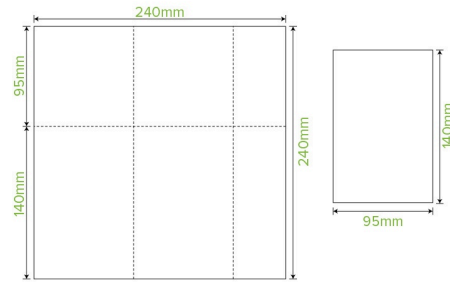

E-Fold Tall 1-Ply White Dispenser BioNapkin L-TDN-W

BioNapkins are made with FSC® certified pulp and are certified carbon neutral. These napkins fit our D-Fold/E-Fold Tall/Compact BioDispenser. Custom printing available.

Carton Quantity: 5000	Sleeves per UOM: 20	Units per sleeve: 250
Carton Size: 48x30x29	Gross Weight: 5.120000	Barcode Carton: 19344062019869
Item Raw Material: Paper - FSC™ Mix certified paper	Item Lining: None	Item Window: None
Item Printing Type: None	Ink: None	Dimensions Top: 240x240
Dimensions Base: 240x240	Weight (per unit): 0.92	Thickness: 16gsm
Item Use: N/A	Manufactured: China	Customise: Print
MOQ Custom: MOQ apply see custom packaging	Mould fees: Yes - see custom packaging	Environmental production certified: ISO 14001
Quality product certified: ISO 9001	Factory food safety certified: BRC	Corporate social accreditation: SMETA
Home compostable: Suitable for composting	Industrially compostable: Suitable for composting	Recyclable: No