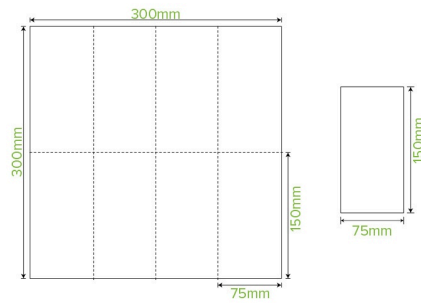

2-Ply 1/8 Fold White Lunch BioNapkin L-LN1/8-2PW

BioNapkins are made with FSC® certified pulp and are certified carbon neutral. Custom printing available.

Carton Quantity: 2000	Sleeves per UOM: 20	Units per sleeve: 100
Carton Size: 32x32x36	Gross Weight: 6.200000	Barcode Carton: 19344062020193
Item Raw Material: Paper - FSC™ Mix certified paper	Item Lining: None	Item Window: None
Item Printing Type: None	Ink: None	Dimensions Top: 300x300
Dimensions Base: 300x300	Weight (per unit): 2.88	Thickness: 16gsm
Item Use: N/A	Manufactured: China	Customise: Print
MOQ Custom: MOQ apply see custom packaging	Mould fees: Yes - see custom packaging	Environmental production certified: ISO 14001
Quality product certified: ISO 9001	Factory food safety certified: BRC	Corporate social accreditation: SMETA
Home compostable: Suitable for composting	Industrially compostable: Suitable for composting	Recyclable: No