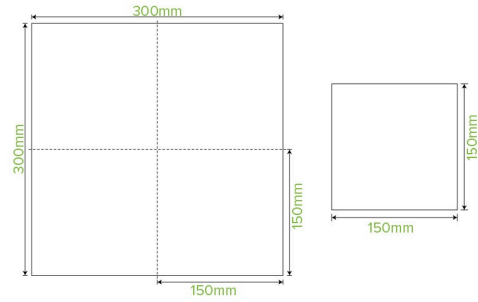

2-Ply 1/4 Fold Natural Lunch BioNapkin L-LN1/4-2PN

BioNapkins are made with FSC® certified pulp and are certified carbon neutral. Custom printing available.

Carton Quantity: 2000	Sleeves per UOM: 20	Units per sleeve: 100
Carton Size: 32x32x36	Gross Weight: 5.700000	Barcode Carton: 19344062020162
Item Raw Material: Paper - FSC™ Mix certified paper	Item Lining: None	Item Window: None
Item Printing Type: None	Ink: None	Dimensions Top: 300x300
Dimensions Base: 300x300	Weight (per unit): 2.88	Thickness: 16gsm
Item Use: N/A	Manufactured: China	Customise: Print
MOQ Custom: MOQ apply see custom packaging	Mould fees: Yes - see custom packaging	Environmental production certified: ISO 14001
Quality product certified: ISO 9001	Factory food safety certified: BRC	Corporate social accreditation: SMETA
Home compostable: Suitable for composting	Industrially compostable: Suitable for composting	Recyclable: No