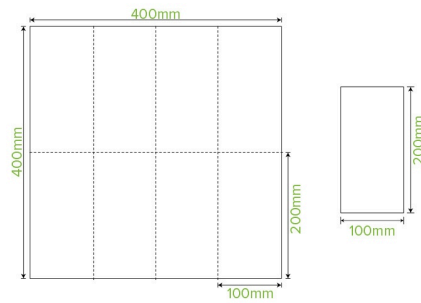

## 2-Ply 1/8 Fold White Quilted Dinner BioNapkin L-DNQ1/8-W

BioNapkins are made with FSC® certified pulp and are certified carbon neutral. Custom printing available.

<b>Carton Quantity:</b> 1000	<b>Sleeves per UOM:</b> 10	<b>Units per sleeve:</b> 100
<b>Carton Size:</b> 65x21.5x42	<b>Gross Weight:</b> 5.560000	<b>Barcode Carton:</b> 19344062020377
<b>Item Raw Material:</b> Paper - FSC™ Mix certified paper	<b>Item Lining:</b> None	<b>Item Window:</b> None
<b>Item Printing Type:</b> None	<b>Ink:</b> None	<b>Dimensions Top:</b> 400x400
<b>Dimensions Base:</b> 400x400	<b>Weight (per unit):</b> 5.12	<b>Thickness:</b> 16gsm
<b>Item Use:</b> N/A	<b>Manufactured:</b> China	<b>Customise:</b> Print
<b>MOQ Custom:</b> MOQ apply see custom packaging	<b>Mould fees:</b> Yes - see custom packaging	<b>Environmental production certified:</b> ISO 14001
<b>Quality product certified:</b> ISO 9001	<b>Factory food safety certified:</b> BRC	<b>Corporate social accreditation:</b> SMETA
<b>Home compostable:</b> Suitable for composting	<b>Industrially compostable:</b> Suitable for composting	<b>Recyclable:</b> No