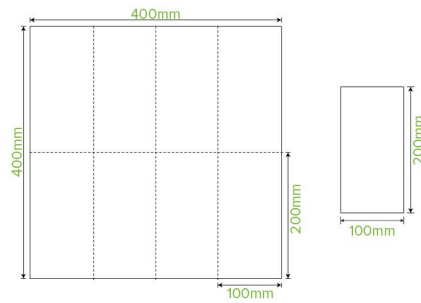

2-Ply 1/8 Fold Natural Quilted Dinner BioNapkin L-DNQ1/8-N

BioNapkins are made with FSC® certified pulp and are certified carbon neutral. Custom printing available.

Carton Quantity: 1000	Sleeves per UOM: 10	Units per sleeve: 100
Carton Size: 65x21x42	Gross Weight: 5.560000	Barcode Carton: 19344062020407
Item Raw Material: Paper - FSC™ Mix certified paper	Item Lining: None	Item Window: None
Item Printing Type: None	Ink: None	Dimensions Top: 400x400
Dimensions Base: 400x400	Weight (per unit): 5.12	Thickness: 16gsm
Item Use: N/A	Manufactured: China	Customise: Print
MOQ Custom: MOQ apply see custom packaging	Mould fees: Yes - see custom packaging	Environmental production certified: ISO 14001
Quality product certified: ISO 9001	Factory food safety certified: BRC	Corporate social accreditation: SMETA
Home compostable: Suitable for composting	Industrially compostable: Suitable for composting	Recyclable: No