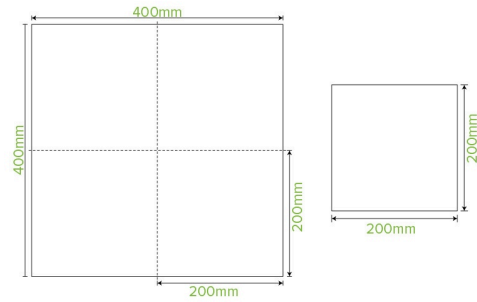

2-Ply 1/4 Fold Natural Corner Embossed Dinner BioNapkin L-DNCE1/4-N

BioNapkins are made with FSC® certified pulp and are certified carbon neutral. Custom printing available.

Carton Quantity: 1000	Sleeves per UOM: 10	Units per sleeve: 100
Carton Size: 41.5x22x40	Gross Weight: 5.400000	Barcode Carton: 19344062020346
Item Raw Material: Paper - FSC™ Mix certified paper	Item Lining: None	Item Window: None
Item Printing Type: None	Ink: None	Dimensions Top: 400x400
Dimensions Base: 400x400	Weight (per unit): 5.12	Thickness: 16gsm
Item Use: N/A	Manufactured: China	Customise: Print
MOQ Custom: MOQ apply see custom packaging	Mould fees: Yes - see custom packaging	Environmental production certified: ISO 14001
Quality product certified: ISO 9001	Factory food safety certified: BRC	Corporate social accreditation: SMETA
Home compostable: Suitable for composting	Industrially compostable: Suitable for composting	Recyclable: No