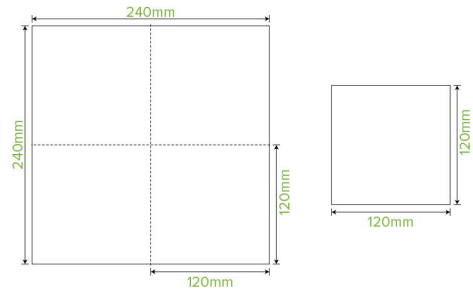

2-Ply White Corner Embossed Cocktail BioNapkin L-B/CNCE-W

BioNapkins are made with FSC® certified pulp and are certified carbon neutral. Custom printing available.

Carton Quantity: 2000	Sleeves per UOM: 8	Units per sleeve: 250
Carton Size: 32x25x25	Gross Weight: 3.900000	Barcode Carton: 19344062019920
Item Raw Material: Paper - FSC™ Mix certified paper	Item Lining: None	Item Window: None
Item Printing Type: None	Ink: None	Dimensions Top: 240x240
Dimensions Base: 240x240	Weight (per unit): 1.84	Thickness: 16gsm
Item Use: N/A	Manufactured: China	Customise: Print
MOQ Custom: MOQ apply see custom packaging	Mould fees: Yes - see custom packaging	Environmental production certified: ISO 14001
Quality product certified: ISO 9001	Factory food safety certified: BRC	Corporate social accreditation: SMETA
Home compostable: Suitable for composting	Industrially compostable: Suitable for composting	Recyclable: No