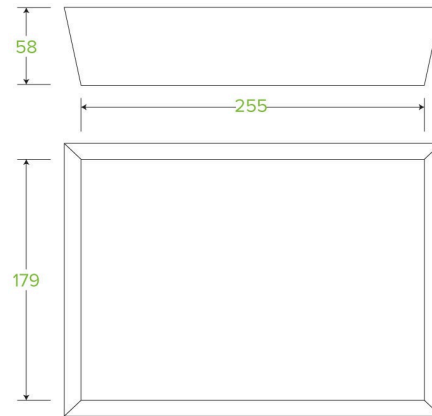

Bioboard Tray #5 BB-TRAY5

BioBoard food trays are made from recycled paper. These takeaway trays are home compostable.

Carton Quantity: 100	Sleeves per UOM: 1	Units per sleeve: 100
Carton Size: 39x32x43	Gross Weight: 7.600000	Barcode Carton: 19344062023958
Item Raw Material: Paper - Recycled Paper Pulp	Item Lining: None	Item Window: None
Item Printing Type: None	Ink: None	Brim full capacity: 2823
Dimensions Top: 280x205	Dimensions Base: 225x179	Product Depth: 58
Weight (per unit): 39.08	Thickness: 340gsm	Item Use: Hot and cold
Manufactured: China	Customise: Print	MOQ Custom: 30000
Mould fees: No	Environmental production certified: ISO 14001	Quality product certified: ISO 9001
Factory food safety certified: BRC	Corporate social accreditation: BSCI	Home compostable: Suitable for composting
Industrially compostable: Suitable for composting	Recyclable: No	