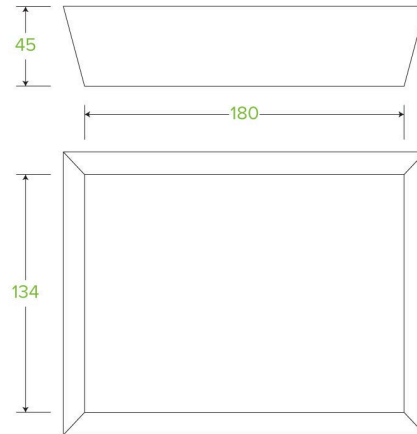

BioBoard Tray #3 BB-TRAY3

BioBoard food trays are made from recycled paper. These takeaway trays are home compostable.

Carton Quantity: 250	Sleeves per UOM: 2	Units per sleeve: 125
Carton Size: 88x22.5x35.5	Gross Weight: 6.600000	Barcode Carton: 19344062023934
Item Raw Material: Paper - Recycled Paper Pulp	Item Lining: None	Item Window: None
Item Printing Type: None	Ink: None	Brim full capacity: 1235
Dimensions Top: 205x160	Dimensions Base: 180x134	Product Depth: 45
Weight (per unit): 21.12	Thickness: 340gsm	Item Use: Hot and cold
Manufactured: China	Customise: Print	MOQ Custom: 30000
Mould fees: No	Environmental production certified: ISO 14001	Quality product certified: ISO 9001
Factory food safety certified: BRC	Corporate social accreditation: BSCI	Home compostable: Suitable for composting
Industrially compostable: Suitable for composting	Recyclable: No	