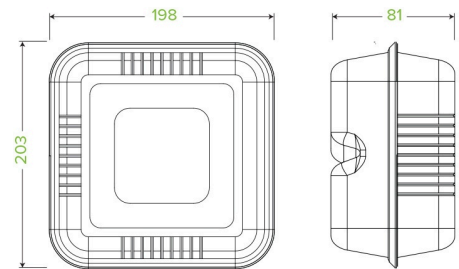

20x22x9cm / 7.8x8x3in White Plant Fibre Clamshell B-DHL-81

Our plastic-free clamshells are made from rapidly renewable sugarcane pulp, a by-product of the sugar refining industry. Our 7.8x8x3" white bagasse clamshell containers are an eco-friendly alternative to plastic takeaway containers.

Carton Quantity: 200	Sleeves per UOM: 2	Units per sleeve: 100
Carton Size: 45x38x21	Gross Weight: 8.600000	Barcode Carton: 19344062000157
Item Raw Material: Plant Fibre With PFAS	Item Lining: None	Item Window: None
Item Printing Type: None	Ink: None	Brim full capacity: 800
Dimensions Top: 220x200	Dimensions Base: 160x140	Product Depth: 122
Weight (per unit): 38	Thickness: 0.5	Item Use: Hot and cold
Manufactured: China	Customise: Emboss	MOQ Custom: 100000
Mould fees: Yes - see custom packaging	Environmental production certified: ISO 14001	Quality product certified: ISO 9001
Factory food safety certified: BRC, ISO 22000	Corporate social accreditation: BSCI	Home compostable: No
Industrially compostable: No	Recyclable: No	