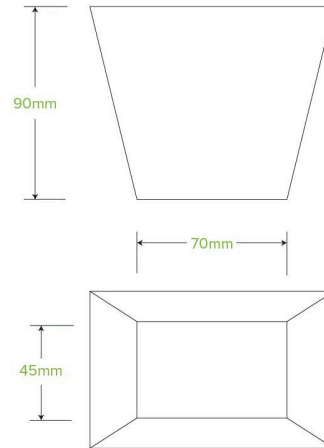

Chip BioBoard Box BB-CHIP BOX

BioBoard Boxes are sustainably sourced and made from FSC® certified paper board.

Carton Quantity: 500	Sleeves per UOM: 10	Units per sleeve: 50
Carton Size: 53.5x24x38	Gross Weight: 8.400000	Barcode Carton: 19344062023866
Item Raw Material: Paper	Item Lining: None	Item Window: None
Item Printing Type: None	Ink: None	Brim full capacity: 455
Dimensions Top: 113x70	Dimensions Base: 70x45	Product Depth: 90
Weight (per unit): 12	Thickness: 350gsm	Item Use: Hot & Wet Products
Manufactured: China	Customise: Print	MOQ Custom: 50000
Mould fees: Yes - see custom packaging	Environmental production certified: None	Quality product certified: ISO 9001
Factory food safety certified: BRC	Corporate social accreditation: BSCI	Home compostable: Suitable for composting
Industrially compostable: Suitable for composting	Recyclable: No	