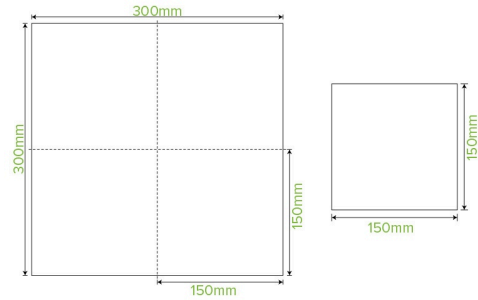

2-Ply 1/4 Fold White Lunch BioNapkin L-LN1/4-2PW

BioNapkins are made with FSC® certified pulp and are certified carbon neutral. Custom printing available.

Carton Quantity: 2000	Sleeves per UOM: 20	Units per sleeve: 100
Carton Size: 32x32x36	Gross Weight: 5.700000	Barcode Carton: 19344062020131
Item Raw Material: Paper - FSC™ Mix certified paper	Item Lining: None	Item Window: None
Item Printing Type: None	Ink: None	Dimensions Top: 300x300
Dimensions Base: 300x300	Weight (per unit): 2.88	Thickness: 16gsm
Item Use: N/A	Manufactured: China	Customise: Print
MOQ Custom: MOQ apply see custom packaging	Mould fees: Yes - see custom packaging	Environmental production certified: ISO 14001
Quality product certified: ISO 9001	Factory food safety certified: BRC	Corporate social accreditation: SMETA
Home compostable: Suitable for composting	Industrially compostable: Suitable for composting	Recyclable: No