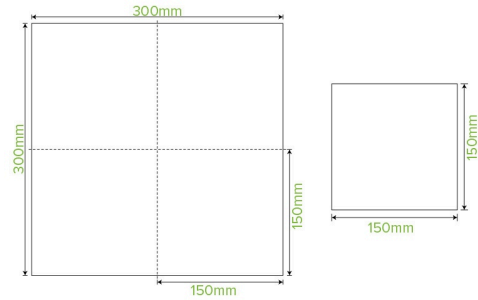

1-Ply 1/4 Fold White Lunch BioNapkin L-LN1/4-1PW

BioNapkins are made with FSC® certified pulp and are certified carbon neutral.

Carton Quantity: 3000	Sleeves per UOM: 6	Units per sleeve: 500
Carton Size: 45.5x32x25	Gross Weight: 5.700000	Barcode Carton: 19344062020018
Item Raw Material: Paper - FSC™ Mix certified paper	Item Lining: None	Item Window: None
Item Printing Type: None	Ink: None	Dimensions Top: 300x300
Dimensions Base: 300x300	Weight (per unit): 1.44	Thickness: 16gsm
Item Use: N/A	Manufactured: China	Customise: Print
MOQ Custom: MOQ apply see custom packaging	Mould fees: Yes - see custom packaging	Environmental production certified: ISO 14001
Quality product certified: ISO 9001	Factory food safety certified: BRC	Corporate social accreditation: SMETA
Home compostable: Suitable for composting	Industrially compostable: Suitable for composting	Recyclable: No