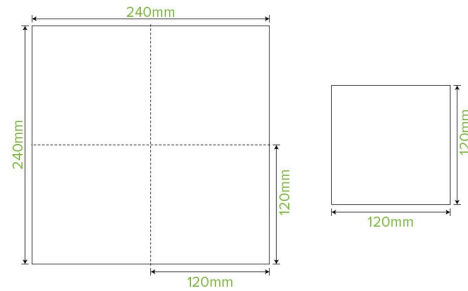

2-Ply Natural Corner Embossed Cocktail BioNapkin L-B/CNCE-N

BioNapkins are made with FSC® certified pulp and are certified carbon neutral. Custom printing available.

Carton Quantity: 2000	Sleeves per UOM: 8	Units per sleeve: 250
Carton Size: 32x25x25	Gross Weight: 3.900000	Barcode Carton: 19344062019951
Item Raw Material: Paper - FSC™ Mix certified paper	Item Lining: None	Item Window: None
Item Printing Type: None	Ink: None	Dimensions Top: 240x240
Dimensions Base: 240x240	Weight (per unit): 1.84	Thickness: 16gsm
Item Use: N/A	Manufactured: China	Customise: Print
MOQ Custom: MOQ apply see custom packaging	Mould fees: Yes - see custom packaging	Environmental production certified: ISO 14001
Quality product certified: ISO 9001	Factory food safety certified: BRC	Corporate social accreditation: SMETA
Home compostable: Suitable for composting	Industrially compostable: Suitable for composting	Recyclable: No