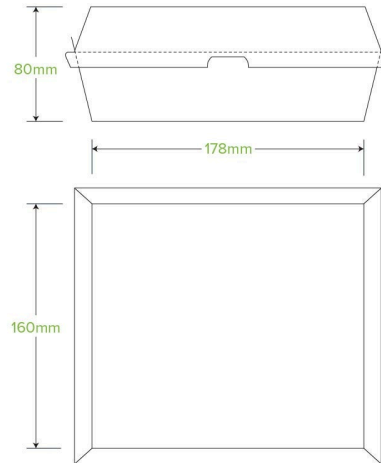

Dinner BioBoard Box BB-DINNER BOX

BioPak paperboard dinner boxes are made from recycled paper with no lining. This eco-friendly takeaway box is simple and sturdy, perfect for packing a full meal on-the-go. Our paper clamshell containers are home compostable.

Carton Quantity: 150	Sleeves per UOM: 3	Units per sleeve: 50
Carton Size: 69x40.5x40.5	Gross Weight: 8.700000	Barcode Carton: 19344062023873
Item Raw Material: Paper - Recycled Paper Pulp	Item Lining: None	Item Window: None
Item Printing Type: None	Ink: None	Brim full capacity: 1393
Dimensions Top: 178x160	Dimensions Base: 178x160	Product Depth: 70
Weight (per unit): 44.93	Thickness: 340gsm	Item Use: Hot and cold
Manufactured: China	Customise: Print	MOQ Custom: 30000
Mould fees: No	Environmental production certified: ISO 14001	Quality product certified: ISO 9001
Factory food safety certified: BRC	Corporate social accreditation: BSCI	Home compostable: Suitable for composting
Industrially compostable: Suitable for composting	Recyclable: No	