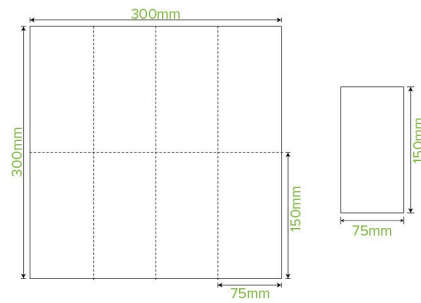

## 2-Ply 1/8 Fold Natural Lunch BioNapkin L-LN1/8-2PN

BioNapkins are made with FSC® certified pulp and are certified carbon neutral. Custom printing available.

<b>Carton Quantity:</b> 2000	<b>Sleeves per UOM:</b> 20	<b>Units per sleeve:</b> 100
<b>Carton Size:</b> 32x32x36	<b>Gross Weight:</b> 6.200000	<b>Barcode Carton:</b> 19344062020223
<b>Item Raw Material:</b> Paper - FSC™ Mix certified paper	<b>Item Lining:</b> None	<b>Item Window:</b> None
<b>Item Printing Type:</b> None	<b>Ink:</b> None	<b>Dimensions Top:</b> 300x300
<b>Dimensions Base:</b> 300x300	<b>Weight (per unit):</b> 2.88	<b>Thickness:</b> 16gsm
<b>Item Use:</b> N/A	<b>Manufactured:</b> China	<b>Customise:</b> Print
<b>MOQ Custom:</b> MOQ apply see custom packaging	<b>Mould fees:</b> Yes - see custom packaging	<b>Environmental production certified:</b> ISO 14001
<b>Quality product certified:</b> ISO 9001	<b>Factory food safety certified:</b> BRC	<b>Corporate social accreditation:</b> SMETA
<b>Home compostable:</b> Suitable for composting	<b>Industrially compostable:</b> Suitable for composting	<b>Recyclable:</b> No