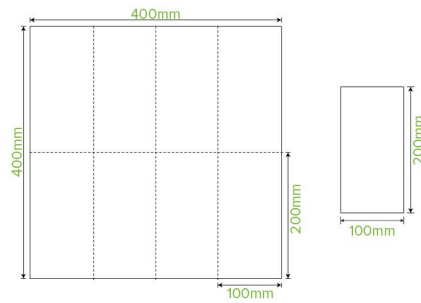

## 2-Ply 1/8 Fold Natural Dinner BioNapkin L-DN1/8-N

BioNapkins are made with FSC® certified pulp and are certified carbon neutral. Custom printing available.

<b>Carton Quantity:</b> 1000	<b>Sleeves per UOM:</b> 10	<b>Units per sleeve:</b> 100
<b>Carton Size:</b> 41x22x40	<b>Gross Weight:</b> 5.400000	<b>Barcode Carton:</b> 19344062020285
<b>Item Raw Material:</b> Paper - FSC™ Mix certified paper	<b>Item Lining:</b> None	<b>Item Window:</b> None
<b>Item Printing Type:</b> None	<b>Ink:</b> None	<b>Dimensions Top:</b> 400x400
<b>Dimensions Base:</b> 400x400	<b>Weight (per unit):</b> 5.12	<b>Thickness:</b> 16gsm
<b>Item Use:</b> N/A	<b>Manufactured:</b> China	<b>Customise:</b> Print
<b>MOQ Custom:</b> MOQ apply see custom packaging	<b>Mould fees:</b> Yes - see custom packaging	<b>Environmental production certified:</b> ISO 14001
<b>Quality product certified:</b> ISO 9001	<b>Factory food safety certified:</b> BRC	<b>Corporate social accreditation:</b> SMETA
<b>Home compostable:</b> Suitable for composting	<b>Industrially compostable:</b> Suitable for composting	<b>Recyclable:</b> No