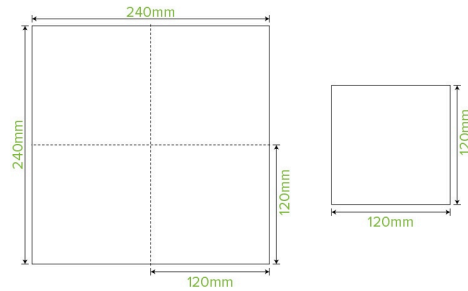

2-Ply Black Corner Embossed Cocktail BioNapkin L-B/CNCE-B

BioNapkins are made with FSC® certified pulp and are certified carbon neutral. Custom printing available.

Carton Quantity: 2000	Sleeves per UOM: 8	Units per sleeve: 250
Carton Size: 32x25x25	Gross Weight: 3.800000	Barcode Carton: 19344062019982
Item Raw Material: Paper - FSC™ Mix certified paper	Item Lining: None	Item Window: None
Item Printing Type: None	Ink: None	Dimensions Top: 240x240
Dimensions Base: 240x240	Weight (per unit): 1.78	Thickness: 15.5gsm
Item Use: N/A	Manufactured: China	Customise: Print
MOQ Custom: MOQ apply see custom packaging	Mould fees: Yes - see custom packaging	Environmental production certified: ISO 14001
Quality product certified: ISO 9001	Factory food safety certified: BRC	Corporate social accreditation: SMETA
Home compostable: Suitable for composting	Industrially compostable: Suitable for composting	Recyclable: No