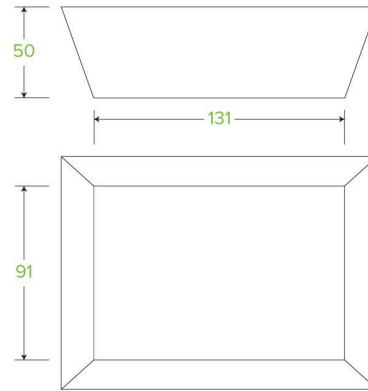

BioBoard Tray #1 BB-TRAY1

BioBoard food trays are made from recycled paper. These takeaway trays are home compostable.

Carton Quantity: 500	Sleeves per UOM: 10	Units per sleeve: 50
Carton Size: 66.5x34x37	Gross Weight: 8.500000	Barcode Carton: 19344062023910
Item Raw Material: Paper - Recycled Paper Pulp	Item Lining: None	Item Window: None
Ink: None	Brim full capacity: 804	Dimensions Top: 165x130
Dimensions Base: 131x91	Product Depth: 50	Weight (per unit): 14.79
Thickness: 340gsm	Item Use: Hot and cold	Manufactured: China
Customise: Print	MOQ Custom: 30000	Mould fees: No
Environmental production certified: ISO 14001	Quality product certified: ISO 9001	Factory food safety certified: BRC
Corporate social accreditation: BSCI	Home compostable: Suitable for composting	Industrially compostable: Suitable for composting
Recyclable: No		