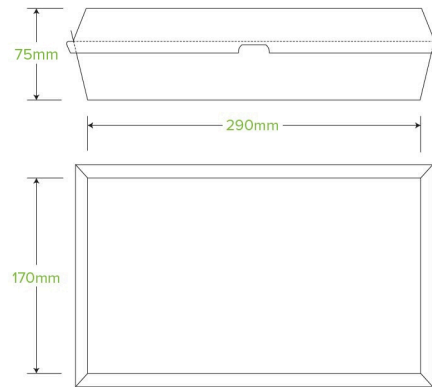

Family BioBoard Box BB-FAMILY BOX

BioPak paperboard family boxes are made from recycled paper and unlined. These paper clamshell containers are home compostable. Eco-friendly and perfect for takeaways.

Carton Quantity: 100	Sleeves per UOM: 2	Units per sleeve: 50
Carton Size: 43.5x33.5x68	Gross Weight: 9.100000	Barcode Carton: 19344062023880
Item Raw Material: Paper - Recycled Paper Pulp	Item Lining: None	Item Window: None
Item Printing Type: None	Ink: None	Brim full capacity: 2644
Dimensions Top: 290x170	Dimensions Base: 290x170	Product Depth: 75
Weight (per unit): 72.07	Thickness: 340gsm	Item Use: Hot and cold
Manufactured: China	Customise: Print	MOQ Custom: 30000
Mould fees: No	Environmental production certified: ISO 14001	Quality product certified: ISO 9001
Factory food safety certified: BRC	Corporate social accreditation: BSCI	Home compostable: Suitable for composting
Industrially compostable: Suitable for composting	Recyclable: No	