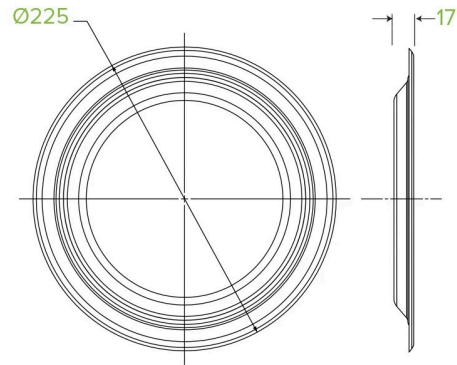

23cm / 9" Round Plant Fibre Plates B-PL-09-PF

Carton quantity: 500	Sleeves per carton: 4	Units per sleeve: 125
Carton Size LxWxH (cm): 47x25x34	Carton gross weight (kg): 8.500000	Raw Material: Plant Fibre With No Added PFAS
Lining/coating: None	Window Material: None	Printing Type: None
Inks: None	Brim fill capacity (ml): 528	Dimensions top LxW (mm): 225x19
Dimensions base LxW (mm): 225x19	Product Depth: 20	Product weight (g): 0.03995
Thickness: 0.6mm	Use: Hot, Cold, Wet & Dry Products	Customise: Yes - Please Contact Our Team For More Information
MOQ custom: MOQ apply see custom packaging	Mould fees: Yes - see custom packaging	Environmental production certified: ISO 14001
Quality product certified: ISO 9001	Factory food safety certified: BRC	Corporate social accreditation: BSCI
Home compostable: Pending Certification to AS5810 Australian Standards	Industrially compostable: No	Recyclable: No