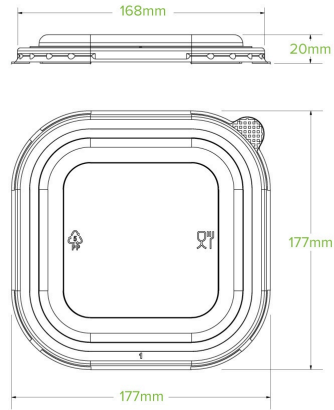

750ml-1,400ml Clear PP Square Takeaway Lid BB-SBL-PP

Our conventional plastic lids are suitable for hot food and are a more cost-effective alternative to our bioplastic alternative. Matches our 750-1,400ml square paper containers. They are recyclable in most councils.

Carton quantity: 300	Sleeves per carton: 6	Units per sleeve: 50
Carton Size LxWxH (cm): 55x37x34	Carton gross weight (kg): 4.800000	Raw Material: Plastic - PP (Polypropylene)
Lining/coating: None	Window Material: None	Inks: None
Dimensions top LxW (mm): 176x176	Dimensions base LxW (mm): 176x176	Product Depth: 16
Product weight (g): 13.8	Use: Hot, Cold, Wet & Dry Products	Customise: Emboss
MOQ custom: 30000	Mould fees: No	Environmental production certified: ISO 14001
Quality product certified: ISO 9001	Factory food safety certified: BRC	Corporate social accreditation: NONE AVAILABLE
Home compostable: No	Industrially compostable: No	Recyclable: No