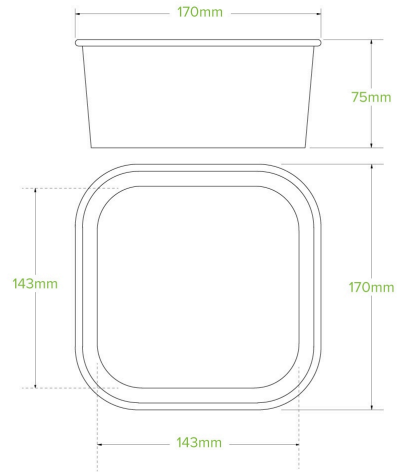

## 1,400ml White BioBoard Square Takeaway Base BB-SLB-1400-W

Our white 1,400ml square paper containers are sustainably sourced, made from FSC™ certified paper board. They are lined with a bioplastic made from plants, not oil. These takeaway containers are perfect for displaying meals. Certified industrially compostable.

<b>Carton quantity:</b> 300	<b>Sleeves per carton:</b> 6	<b>Units per sleeve:</b> 50
<b>Carton Size LxWxH (cm):</b> 52x35x59	<b>Carton gross weight (kg):</b> 9.000000	<b>Raw Material:</b> Paper - FSC™ Mix certified paper
<b>Lining/coating:</b> PLA	<b>Window Material:</b> None	<b>Inks:</b> Food Contact Safe Inks
<b>Brim fill capacity (ml):</b> 1440	<b>Dimensions top LxW (mm):</b> 170x170	<b>Dimensions base LxW (mm):</b> 148x148
<b>Product Depth:</b> 75	<b>Product weight (g):</b> 26	<b>Thickness:</b> 320gsm+30g
<b>Use:</b> Hot, Cold, Wet & Dry Products	<b>Customise:</b> Print	<b>MOQ custom:</b> 30000
<b>Mould fees:</b> No	<b>Environmental production certified:</b> ISO 14001	<b>Quality product certified:</b> ISO 9001
<b>Factory food safety certified:</b> BRC	<b>Corporate social accreditation:</b> NONE AVAILABLE	<b>Home compostable:</b> No
<b>Industrially compostable:</b> Certified to AS4736 Australian Standards, Certified to EN13432 European Standards	<b>Recyclable:</b> No	