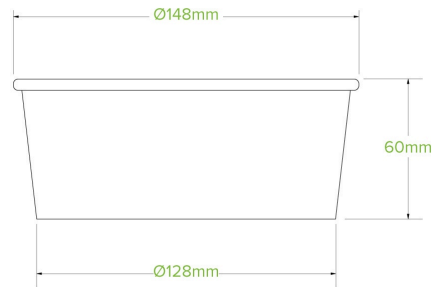

## 750ml Medium White BioBowl BB-BL-MEDIUM-W

Our white 750ml paper bowls are made from premium paperboard with a water-based lining. Each white paper bowl is designed wider to better display your poke bowls, salad bowls and other takeaways. This eco-friendly bowl seals tight for deliveries.

<b>Carton quantity:</b> 400	<b>Sleeves per carton:</b> 8	<b>Units per sleeve:</b> 50
<b>Carton Size LxWxH (cm):</b> 60x30.5x50	<b>Carton gross weight (kg):</b> 7.000000	<b>Raw Material:</b> Paper - FSC™ Mix certified paper
<b>Lining/coating:</b> Aqueous	<b>Window Material:</b> None	<b>Inks:</b> Food Contact Safe Inks
<b>Brim fill capacity (ml):</b> 750	<b>Dimensions top LxW (mm):</b> 148x148	<b>Dimensions base LxW (mm):</b> 128x128
<b>Product Depth:</b> 60	<b>Product weight (g):</b> 15	<b>Thickness:</b> 300gsm+12g
<b>Use:</b> Hot, Cold, Wet & Dry Products	<b>Customise:</b> Print	<b>MOQ custom:</b> 30000
<b>Mould fees:</b> No	<b>Environmental production certified:</b> ISO 14001	<b>Quality product certified:</b> ISO 9001
<b>Factory food safety certified:</b> BRC	<b>Corporate social accreditation:</b> BSCI	<b>Home compostable:</b> Pending Certification to AS5810 Australian Standards, Pending Certification to NF T51-800 European Standards
<b>Industrially compostable:</b> No	<b>Recyclable:</b> No	