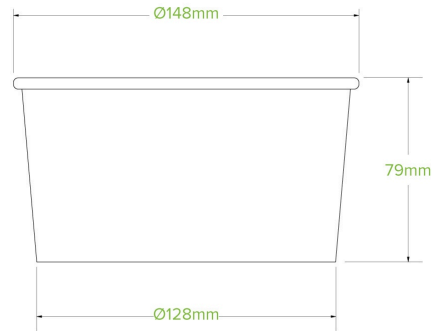

1,000ml Large White BioBowl BB-BL-LARGE-W

Our white 1,000ml paper bowls are made from premium paperboard with a water-based lining. Each white paper bowl is designed wider to better display your poke bowls, salad bowls and other takeaways. This eco-friendly bowl seals tight for deliveries.

Carton quantity: 400	Sleeves per carton: 8	Units per sleeve: 50
Carton Size LxWxH (cm): 60x30.5x51	Carton gross weight (kg): 8.100000	Raw Material: Paper - FSC™ Mix certified paper
Lining/coating: Aqueous	Window Material: None	Inks: Food Contact Safe Inks
Brim fill capacity (ml): 1010	Dimensions top LxW (mm): 148x148	Dimensions base LxW (mm): 128x128
Product Depth: 79	Product weight (g): 17.2	Thickness: 300gsm+12g
Use: Hot, Cold, Wet & Dry Products	Customise: Print	MOQ custom: 30000
Mould fees: No	Environmental production certified: ISO 14001	Quality product certified: ISO 9001
Factory food safety certified: BRC	Corporate social accreditation: BSCI	Home compostable: Pending Certification to AS5810 Australian Standards, Pending Certification to NF T51-800 European Standards
Industrially compostable: No	Recyclable: No	