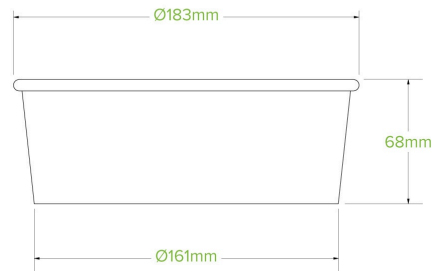

1,300ml Extra Large White BioBowl BB-BL-EXTRA-LARGE-W

Our white 1,300ml paper bowls are made from premium paperboard with a water-based lining. Each white paper bowl is designed wider to better display your poke bowls, salad bowls and other takeaways. This eco-friendly bowl seals tight for deliveries.

Carton quantity: 200	Sleeves per carton: 4	Units per sleeve: 50
Carton Size LxWxH (cm): 38x38x51	Carton gross weight (kg): 5.400000	Raw Material: Paper - FSC™ Mix certified paper
Lining/coating: Aqueous	Window Material: None	Inks: Food Contact Safe Inks
Brim fill capacity (ml): 1240	Dimensions top LxW (mm): 183x183	Dimensions base LxW (mm): 162x162
Product Depth: 68	Product weight (g): 22	Thickness: 300gsm+12g
Use: Hot, Cold, Wet & Dry Products	Customise: Print	MOQ custom: 30000
Mould fees: No	Environmental production certified: ISO 14001	Quality product certified: ISO 9001
Factory food safety certified: BRC	Corporate social accreditation: BSCI	Home compostable: Pending Certification to AS5810 Australian Standards, Pending Certification to NF T51-800 European Standards
Industrially compostable: No	Recyclable: No	