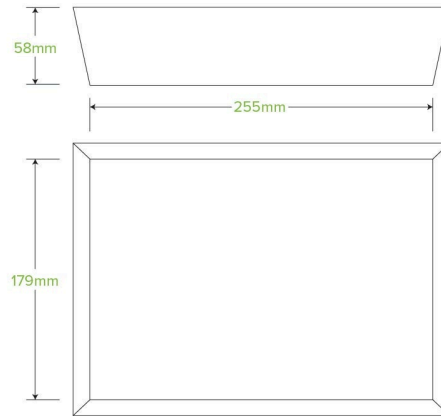

## Bioboard White Tray #5 BB-TRAY5-W

BioPak's unlined cardboard trays are made from FSC™ recycled paper. These white paper food trays are home-compostable. The #5 paper trays are 255 x 179 x 58mm and also available in kraft.

<b>Carton quantity:</b> 100	<b>Sleeves per carton:</b> 1	<b>Units per sleeve:</b> 100
<b>Carton Size LxWxH (cm):</b> 39x32x43	<b>Carton gross weight (kg):</b> 7.600000	<b>Raw Material:</b> Paper - Recycled Paper Pulp
<b>Lining/coating:</b> None	<b>Window Material:</b> None	<b>Printing Type:</b> None
<b>Inks:</b> Food Contact Safe Inks	<b>Brim fill capacity (ml):</b> 2823	<b>Dimensions top LxW (mm):</b> 280x205
<b>Dimensions base LxW (mm):</b> 255x179	<b>Product Depth:</b> 58	<b>Product weight (g):</b> 42.99
<b>Thickness:</b> 380gsm	<b>Use:</b> Hot and cold	<b>Manufactured:</b> China
<b>Customise:</b> Print	<b>MOQ custom:</b> 30000	<b>Mould fees:</b> No
<b>Environmental production certified:</b> ISO 14001	<b>Quality product certified:</b> ISO 9001	<b>Factory food safety certified:</b> BRC
<b>Corporate social accreditation:</b> BSCI	<b>Home compostable:</b> Suitable for composting	<b>Industrially compostable:</b> Suitable for composting
<b>Recyclable:</b> No		