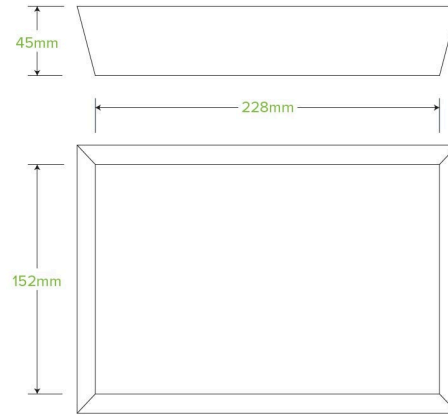

Bioboard White Tray #4 BB-TRAY4-W

BioPak's unlined cardboard trays are made from FSC™ recycled paper. These white paper food trays are home-compostable. The #4 paper trays are 228 x 152 x 45mm and also available in kraft.

Carton quantity: 250	Sleeves per carton: 2	Units per sleeve: 125
Carton Size LxWxH (cm): 67x27x40	Carton gross weight (kg): 8.900000	Raw Material: Paper - Recycled Paper Pulp
Lining/coating: None	Window Material: None	Printing Type: None
Inks: Food Contact Safe Inks	Brim fill capacity (ml): 1751	Dimensions top LxW (mm): 250x175
Dimensions base LxW (mm): 228x152	Product Depth: 45	Product weight (g): 30.24
Thickness: 380gsm	Use: Hot and cold	Manufactured: China
Customise: Print	MOQ custom: 30000	Mould fees: No
Environmental production certified: ISO 14001	Quality product certified: ISO 9001	Factory food safety certified: BRC
Corporate social accreditation: BSCI	Home compostable: Suitable for composting	Industrially compostable: Suitable for composting
Recyclable: No		