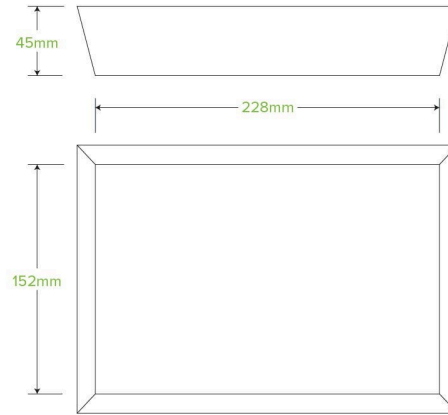

## Bioboard White Tray #4 BB-TRAY4-W

BioPak's unlined cardboard trays are made from FSC™ recycled paper. These white paper food trays are home-compostable. The #4 paper trays are 228 x 152 x 45mm and also available in kraft.

<b>Carton quantity:</b> 250	<b>Sleeves per carton:</b> 2	<b>Units per sleeve:</b> 125
<b>Carton Size LxWxH (cm):</b> 67x27x40	<b>Carton gross weight (kg):</b> 8.900000	<b>Raw Material:</b> Paper - FSC™ Recycled
<b>Lining/coating:</b> None	<b>Window Material:</b> None	<b>Printing Type:</b> None
<b>Inks:</b> Food Contact Safe Inks	<b>Brim fill capacity (ml):</b> 1751	<b>Dimensions top LxW (mm):</b> 250x175
<b>Dimensions base LxW (mm):</b> 228x152	<b>Product Depth:</b> 45	<b>Product weight (g):</b> 30.24
<b>Thickness:</b> 380gsm	<b>Use:</b> Hot and cold	<b>Manufactured:</b> China
<b>Customise:</b> Print	<b>MOQ custom:</b> 30000	<b>Mould fees:</b> No
<b>Environmental production certified:</b> ISO 14001	<b>Facility Quality Systems:</b> ISO 9001	<b>Factory food safety certified:</b> BRC
<b>Corporate social accreditation:</b> BSCI	<b>Home compostable:</b> Suitable for composting	<b>Industrially compostable:</b> Suitable for composting
<b>Recyclable:</b> No		