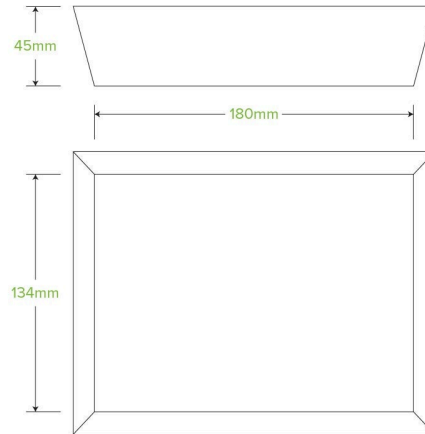

BioBoard White Tray #3 BB-TRAY3-W

BioPak's unlined cardboard trays are made from FSC™ recycled paper. These white paper food trays are home-compostable. The #3 paper trays are 180 x 134 x 45mm and also available in kraft.

Carton quantity: 250	Sleeves per carton: 2	Units per sleeve: 125
Carton Size LxWxH (cm): 90x37x25.5	Carton gross weight (kg): 5.100000	Raw Material: Paper - Recycled Paper Pulp
Lining/coating: None	Window Material: None	Printing Type: None
Inks: Food Contact Safe Inks	Brim fill capacity (ml): 1235	Dimensions top LxW (mm): 205x160
Dimensions base LxW (mm): 180x134	Product Depth: 45	Product weight (g): 23.65
Thickness: 380gsm	Use: Hot and cold	Manufactured: China
Customise: Print	MOQ custom: 30000	Mould fees: No
Environmental production certified: ISO 14001	Quality product certified: ISO 9001	Factory food safety certified: BRC
Corporate social accreditation: BSCI	Home compostable: Suitable for composting	Industrially compostable: Suitable for composting
Recyclable: No		