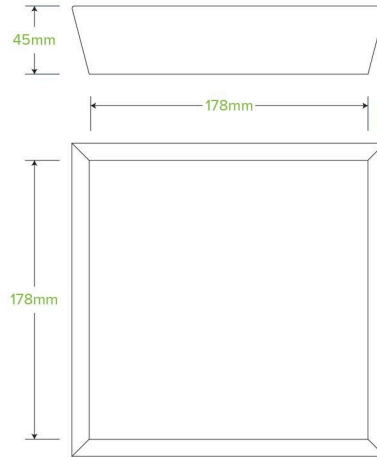

BioBoard White Tray #2 BB-TRAY2-W

BioPak's unlined cardboard trays are made from FSC™ recycled paper. These white paper food trays are home-compostable. The #2 paper trays are 178 x 178 x 45mm and also available in kraft.

Carton quantity: 240	Sleeves per carton: 4	Units per sleeve: 60
Carton Size LxWxH (cm): 42x40x45	Carton gross weight (kg): 7.500000	Raw Material: Paper - Recycled Paper Pulp
Lining/coating: None	Window Material: None	Printing Type: None
Inks: Food Contact Safe Inks	Brim fill capacity (ml): 1617	Dimensions top LxW (mm): 200x200
Dimensions base LxW (mm): 178x178	Product Depth: 45	Product weight (g): 27.28
Thickness: 380gsm	Use: Hot and cold	Manufactured: China
Customise: Print	MOQ custom: 30000	Mould fees: No
Environmental production certified: ISO 14001	Quality product certified: ISO 9001	Factory food safety certified: BRC
Corporate social accreditation: BSCI	Home compostable: Suitable for composting	Industrially compostable: Suitable for composting
Recyclable: No		