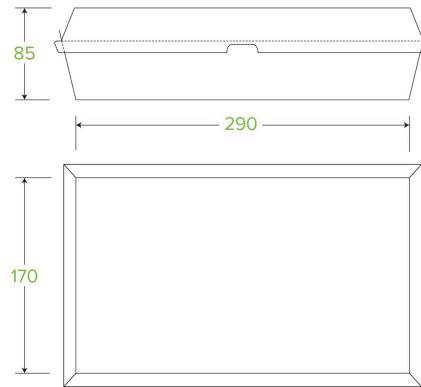

Family BioBoard White Box BB-FAMILY BOX-W

These family-size cardboard food boxes are made from recycled paperboard. Our compostable cardboard boxes are simple and sturdy – perfect for packing a full meal on the go. BioPak white paper boxes for food are suitable for home composting. Our recycled cardboard packaging is also available in kraft options.

Carton quantity: 100	Sleeves per carton: 2	Units per sleeve: 50
Carton Size LxWxH (cm): 50.5x42x70	Carton gross weight (kg): 9.100000	Raw Material: Paper - Recycled Paper Pulp
Lining/coating: None	Window Material: None	Inks: Food Contact Safe Inks
Brim fill capacity (ml): 2644	Dimensions top LxW (mm): 290x170	Dimensions base LxW (mm): 290x170
Product Depth: 85	Product weight (g): 78.26	Thickness: 380gsm
Use: Hot and cold	Manufactured: China	Customise: Print
MOQ custom: 30000	Mould fees: No	Environmental production certified: ISO 14001
Quality product certified: ISO 9001	Factory food safety certified: BRC	Corporate social accreditation: BSCI
Home compostable: Suitable for composting	Industrially compostable: Suitable for composting	Recyclable: No