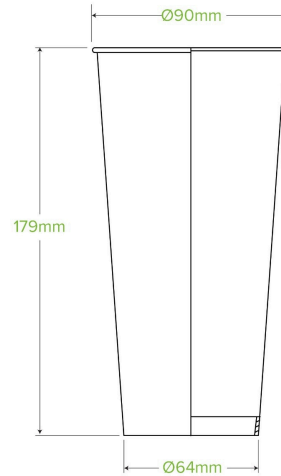

700ml / 24oz (90mm) Green Cold Paper BioCup BCC-24-G

FSC™ certified Green cold paper BioCups are lined inside and out with Ingeo™, a bioplastic made from plants, not oil – making them the perfect option for cold drinks. Certified industrially compostable (AS4736). Match with home compostable sugarcane lids or PLA-lined paper lids.

Carton quantity: 500	Sleeves per carton: 20	Units per sleeve: 25
Carton Size LxWxH (cm): 45.5x36.5x53	Carton gross weight (kg): 11.500000	Raw Material: Paper
Lining/coating: Bioplastic - Ingeo™ PLA	Window Material: None	Printing Type: Flexo
Inks: Food Contact Safe Inks	Brim fill capacity (ml): 710	Dimensions top LxW (mm): 90
Dimensions base LxW (mm): 63	Product Depth: 179	Product weight (g): 16.68
Thickness: 260gsm	Use: Cold use only	Manufactured: China
Customise: None	MOQ custom: 25000	Mould fees: No
Environmental production certified: ISO 14001	Quality product certified: ISO 9001	Factory food safety certified: BRC
Corporate social accreditation: SMETA	Home compostable: No	Industrially compostable: Certified to AS4736 Australian Standards, Certified to EN13432 European Standard
Recyclable: No		