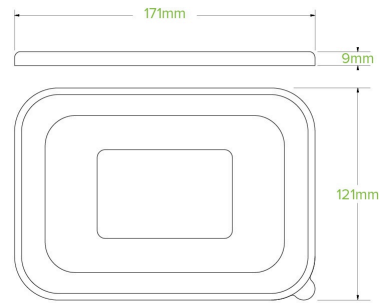

500-1,000ml PET BioBoard Takeaway Lid BB-LBL-RPET

Our rPET lids are suitable for cold food only. Made from recyclable PET and is recyclable in most councils. Suitable for our 500-1,000ml rectangular paper containers.

Carton quantity: 300	Sleeves per carton: 6	Units per sleeve: 50
Carton Size LxWxH (cm): 36x36x40	Carton gross weight (kg): 4.000000	Carton barcode: 19344062067709
Raw Material: Plastic - PET (Polyethylene Terephthalate)	Lining/coating: None	Window Material: None
Printing Type: None	Inks: None	Dimensions top LxW (mm): 173x121
Dimensions base LxW (mm): 173x121	Product Depth: 10	Product weight (g): 11
Thickness: N/A	Use: Hot and cold	Manufactured: China
Customise: Emboss	MOQ custom: 50000	Mould fees: Yes - see custom packaging
Environmental production certified: ISO 14001	Quality product certified: ISO 9001	Factory food safety certified: BRC
Corporate social accreditation: BSCI	Home compostable: No	Industrially compostable: No
Recyclable: Yes		