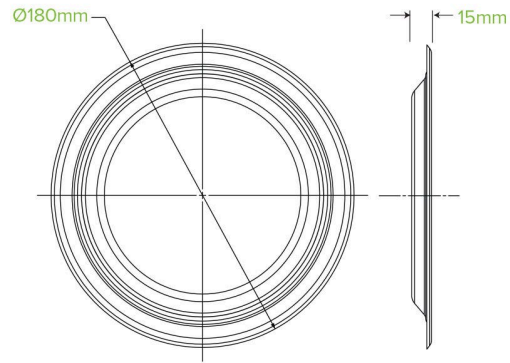

20 Pack - 18cm / 7" White BioPlates RT-B-PL-7-7X20P-P

Our plastic-free side plates are made from rapidly renewable sugarcane pulp, a by-product of the sugar refining industry. These compostable plates have been packaged for retail sale and are shelf-ready. There are 20 sugarcane plates per pack and 7 packs per carton.

Carton quantity: 140	Sleeves per carton: 7	Units per sleeve: 20
Carton Size LxWxH (cm): 30x19x19	Carton gross weight (kg): 1.620000	Carton barcode: 19344062065163
Raw Material: Plant Fibre With PFAS	Lining/coating: None	Window Material: None
Printing Type: Offset	Inks: Food Contact Safe Inks	Dimensions top LxW (mm): 180x180
Dimensions base LxW (mm): 180x180	Product Depth: 15	Product weight (g): 9.64
Thickness: 0.6mm	Use: Hot, Cold, Wet & Dry Products	Manufactured: China
Customise: Yes - Please Contact Our Team For More Information	MOQ custom: MOQ apply see custom packaging	Mould fees: Yes - see custom packaging
Facility Quality Systems: TBC	Factory food safety certified: TBC	Home compostable: No
Industrially compostable: No	Recyclable: No	