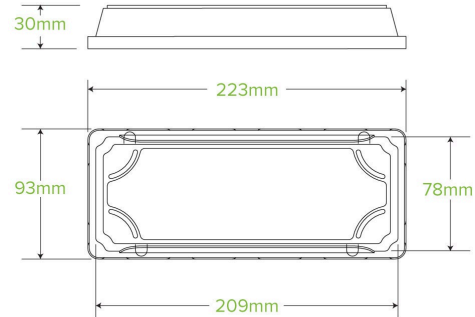

## Long PLA Sushi Tray Lid B-STL-LONG

Our sushi trays are an eco-friendly alternative to plastic sushi trays. Note: cold use only.

<b>Carton quantity:</b> 600	<b>Sleeves per carton:</b> 12	<b>Units per sleeve:</b> 50
<b>Carton Size LxWxH (cm):</b> 67.5x39.5x25	<b>Carton gross weight (kg):</b> 5.370000	<b>Carton barcode:</b> 19344062044649
<b>Raw Material:</b> Bioplastic - Ingeo™ PLA	<b>Lining/coating:</b> None	<b>Window Material:</b> None
<b>Printing Type:</b> None	<b>Inks:</b> None	<b>Dimensions top LxW (mm):</b> 223x93
<b>Dimensions base LxW (mm):</b> 169x93	<b>Product Depth:</b> 30	<b>Product weight (g):</b> 11
<b>Use:</b> Cold use only	<b>Manufactured:</b> Taiwan	<b>Customise:</b> None
<b>MOQ custom:</b> 1000000	<b>Mould fees:</b> Yes - see custom packaging	<b>Environmental production certified:</b> ISO 14001
<b>Factory food safety certified:</b> ISO 22000	<b>Corporate social accreditation:</b> BSCI	<b>Home compostable:</b> No
<b>Industrially compostable:</b> Certified to AS4736 Australian Standards, Certified to EN13432 European Standard	<b>Recyclable:</b> No	