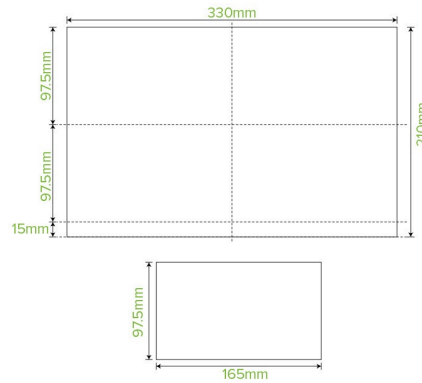

Single Saver 1-Ply Natural BioDispenser Napkin L-SSDN-N

Not all paper napkins are created equal! Eco-friendly single-saver natural dispenser napkins are made from FSC™ Mix certified paper pulp and Paper napkins are recyclable (if not too soiled) and home compostable. These napkins fit our Single Saver BioDispenser. Custom printing available.

Carton quantity: 6000	Sleeves per carton: 12	Units per sleeve: 500
Carton Size LxWxH (cm): 38x33x36	Carton gross weight (kg): 6.800000	Carton barcode: 19344062020469
Raw Material: Paper - FSC™ Mix certified paper	Lining/coating: None	Window Material: None
Printing Type: None	Inks: None	Dimensions top LxW (mm): 330x210
Dimensions base LxW (mm): 330x210	Product weight (g): 1.32	Thickness: 19gsm
Use: N/A	Manufactured: China	Customise: Print
MOQ custom: MOQ apply see custom packaging	Mould fees: Yes - see custom packaging	Environmental production certified: ISO 14001
Quality product certified: ISO 9001	Factory food safety certified: BRC	Corporate social accreditation: SMETA
Home compostable: Suitable for composting	Industrially compostable: Suitable for composting	Recyclable: No