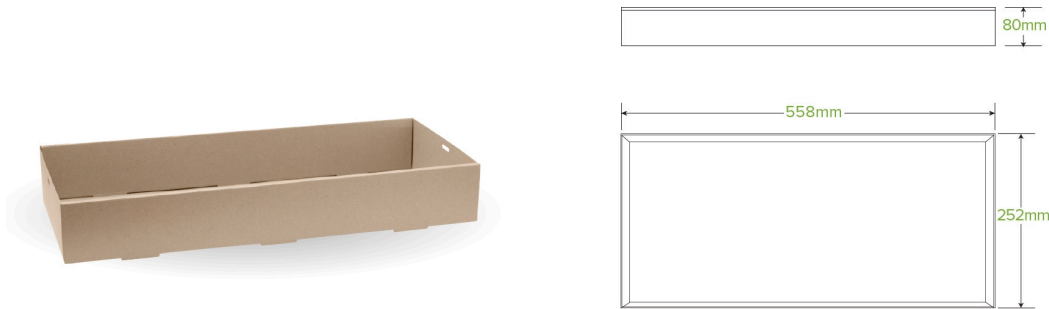

Large BioBoard Catering Tray Base BB-CB-L

Our catering boxes and lids are made from sustainably sourced FSC™ certified paper. The paper is home and industrially compostable and recyclable in kurbside recycling if clean. BioPak catering trays are available in 5 sizes (XS-XL).

Carton quantity: 50	Sleeves per carton: 1	Units per sleeve: 50
Carton Size LxWxH (cm): 73.7x60.5x8	Carton gross weight (kg): 9.800000	Carton barcode: 19344062058387
Raw Material: Paper - FSC™ Recycled	Lining/coating: None	Window Material: None
Printing Type: None	Inks: Food Contact Safe Inks - Soy or Water Based	Brim fill capacity (ml): 11249
Dimensions top LxW (mm): 558x252	Dimensions base LxW (mm): 558x252	Product Depth: 80
Product weight (g): 142	Thickness: 130+100+130	Use: Hot and cold
Manufactured: China	Customise: Yes - Please Contact Our Team For More Information	MOQ custom: 30000
Mould fees: No	Environmental production certified: ISO 14001	Quality product certified: NA
Factory food safety certified: BRC, ISO 22000	Corporate social accreditation: NONE AVAILABLE	Home compostable: No
Industrially compostable: Certified to AS4736 Australian Standards, Certified to EN13432 European Standard	Recyclable: No	