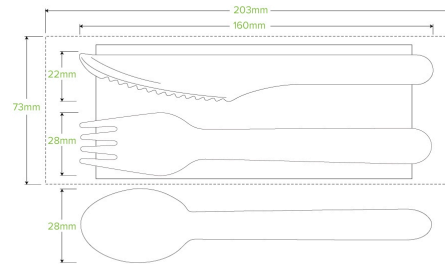

## 16cm Wood Knife, Fork, Spoon & Napkin Set HY-16KFSN

Our 16cm knife, fork, spoon & napkin wood cutlery set is made from sustainably sourced FSC™ 100% certified birchwood. This takeaway cutlery set is compostable. A more eco-friendly alternative to plastic cutlery sets.

<b>Carton quantity:</b> 400	<b>Sleeves per carton:</b> 4	<b>Units per sleeve:</b> 100
<b>Carton Size LxWxH (cm):</b> 47x21.5x35	<b>Carton gross weight (kg):</b> 5.100000	<b>Carton barcode:</b> 19344062057281
<b>Raw Material:</b> Wood - FSC™ 100% Certified Birchwood	<b>Lining/coating:</b> None	<b>Window Material:</b> None
<b>Printing Type:</b> Flexo	<b>Inks:</b> Food Contact Safe Inks	<b>Dimensions top LxW (mm):</b> 205x60
<b>Dimensions base LxW (mm):</b> 205x60	<b>Product Depth:</b> 8	<b>Product weight (g):</b> 12
<b>Thickness:</b> 50	<b>Use:</b> Hot, Cold, Wet & Dry Products	<b>Manufactured:</b> China
<b>Customise:</b> Print	<b>MOQ custom:</b> 100000	<b>Mould fees:</b> Yes - see custom packaging
<b>Environmental production certified:</b> None	<b>Quality product certified:</b> ISO 9001	<b>Factory food safety certified:</b> BRC
<b>Corporate social accreditation:</b> SMETA	<b>Home compostable:</b> Suitable for composting	<b>Industrially compostable:</b> Suitable for composting
<b>Recyclable:</b> No		