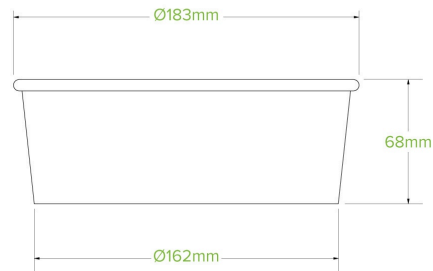

1,300ml Extra Large Kraft BioBowl BB-BL-EXTRA-LARGE

Paper BioBowls are made premium paperboard lined with a water-based lining. This extra-large paper bowl is printed kraft-look. It is designed wider to better display your poke bowls, salad bowls and other takeaways. This eco-friendly bowl seals tight for deliveries.

Carton quantity: 200	Sleeves per carton: 4	Units per sleeve: 50
Carton Size LxWxH (cm): 38x38x51	Carton gross weight (kg): 5.400000	Carton barcode: 19344062051999
Raw Material: Kraft Bleached Board	Lining/coating: Bioplastic - Ingeo™ PLA	Window Material: None
Printing Type: Flexo	Inks: Food Contact Safe Inks	Brim fill capacity (ml): 1300
Dimensions top LxW (mm): 183x183	Dimensions base LxW (mm): 162x162	Product Depth: 68
Product weight (g): 23.8	Thickness: 320gsm	Use: Cold & Dry Products
Manufactured: China	Customise: Print	MOQ custom: 50000
Mould fees: Yes - see custom packaging	Environmental production certified: None	Quality product certified: ISO 9001
Factory food safety certified: BRC	Corporate social accreditation: BSCI	Home compostable: No
Industrially compostable: Certified to EN13432 European Standard	Recyclable: No	