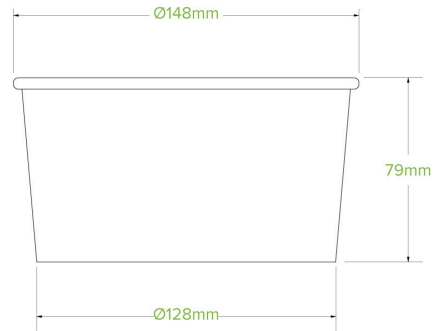

## 1,000ml Large Kraft BioBowl BB-BL-LARGE

Paper BioBowls are made premium paperboard lined with a water-based lining. This large paper bowl is printed kraft-look. It is designed wider to better display your poke bowls, salad bowls and other takeaways. This eco-friendly bowl seals tight for deliveries.

<b>Carton quantity:</b> 400	<b>Sleeves per carton:</b> 8	<b>Units per sleeve:</b> 50
<b>Carton Size LxWxH (cm):</b> 60x30.5x51	<b>Carton gross weight (kg):</b> 8.100000	<b>Carton barcode:</b> 19344062051975
<b>Raw Material:</b> Paper	<b>Lining/coating:</b> Aqueous	<b>Window Material:</b> None
<b>Printing Type:</b> Flexo	<b>Inks:</b> Food Contact Safe Inks	<b>Brim fill capacity (ml):</b> 1000
<b>Dimensions top LxW (mm):</b> 150x150	<b>Dimensions base LxW (mm):</b> 129x129	<b>Product Depth:</b> 79
<b>Product weight (g):</b> 19	<b>Thickness:</b> 300gsm+12g	<b>Use:</b> Hot and cold
<b>Manufactured:</b> China	<b>Customise:</b> Print	<b>MOQ custom:</b> 50000
<b>Mould fees:</b> Yes - see custom packaging	<b>Environmental production certified:</b> ISO 14001	<b>Quality product certified:</b> ISO 9001
<b>Factory food safety certified:</b> BRC	<b>Corporate social accreditation:</b> BSCI	<b>Home compostable:</b> Pending Certification to AS5810 Australian Standards, Pending Certification to NF T51-800 European Standards
<b>Industrially compostable:</b> No	<b>Recyclable:</b> No	